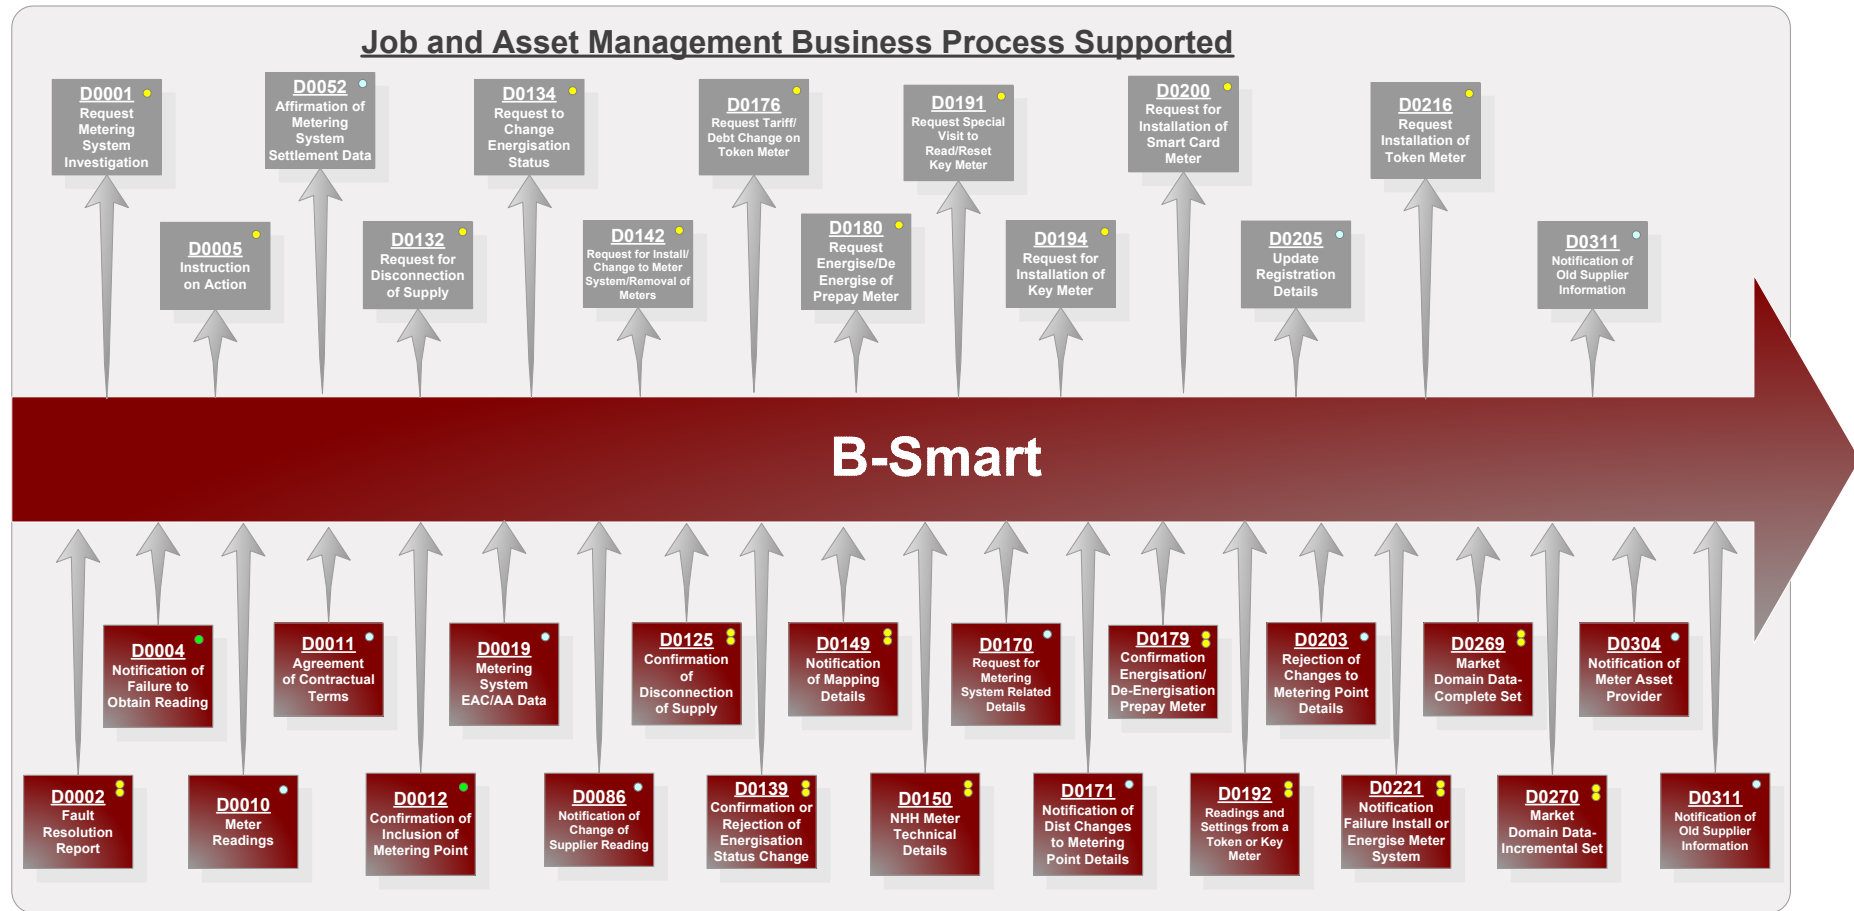

B-Smart™ Electricity Meter Asset Manager (eMAM) – Flows Processed

KEY:

- | | | | |
|---|--|--|---|
|  Inbound Files |  Outbound |  Job Manager Flow Only |  Meter Reading Manager Flow Only |
| | |  Electricity Meter Asset Manager and Job Manager Flow |  Electricity Meter Asset Manager Flow Only |