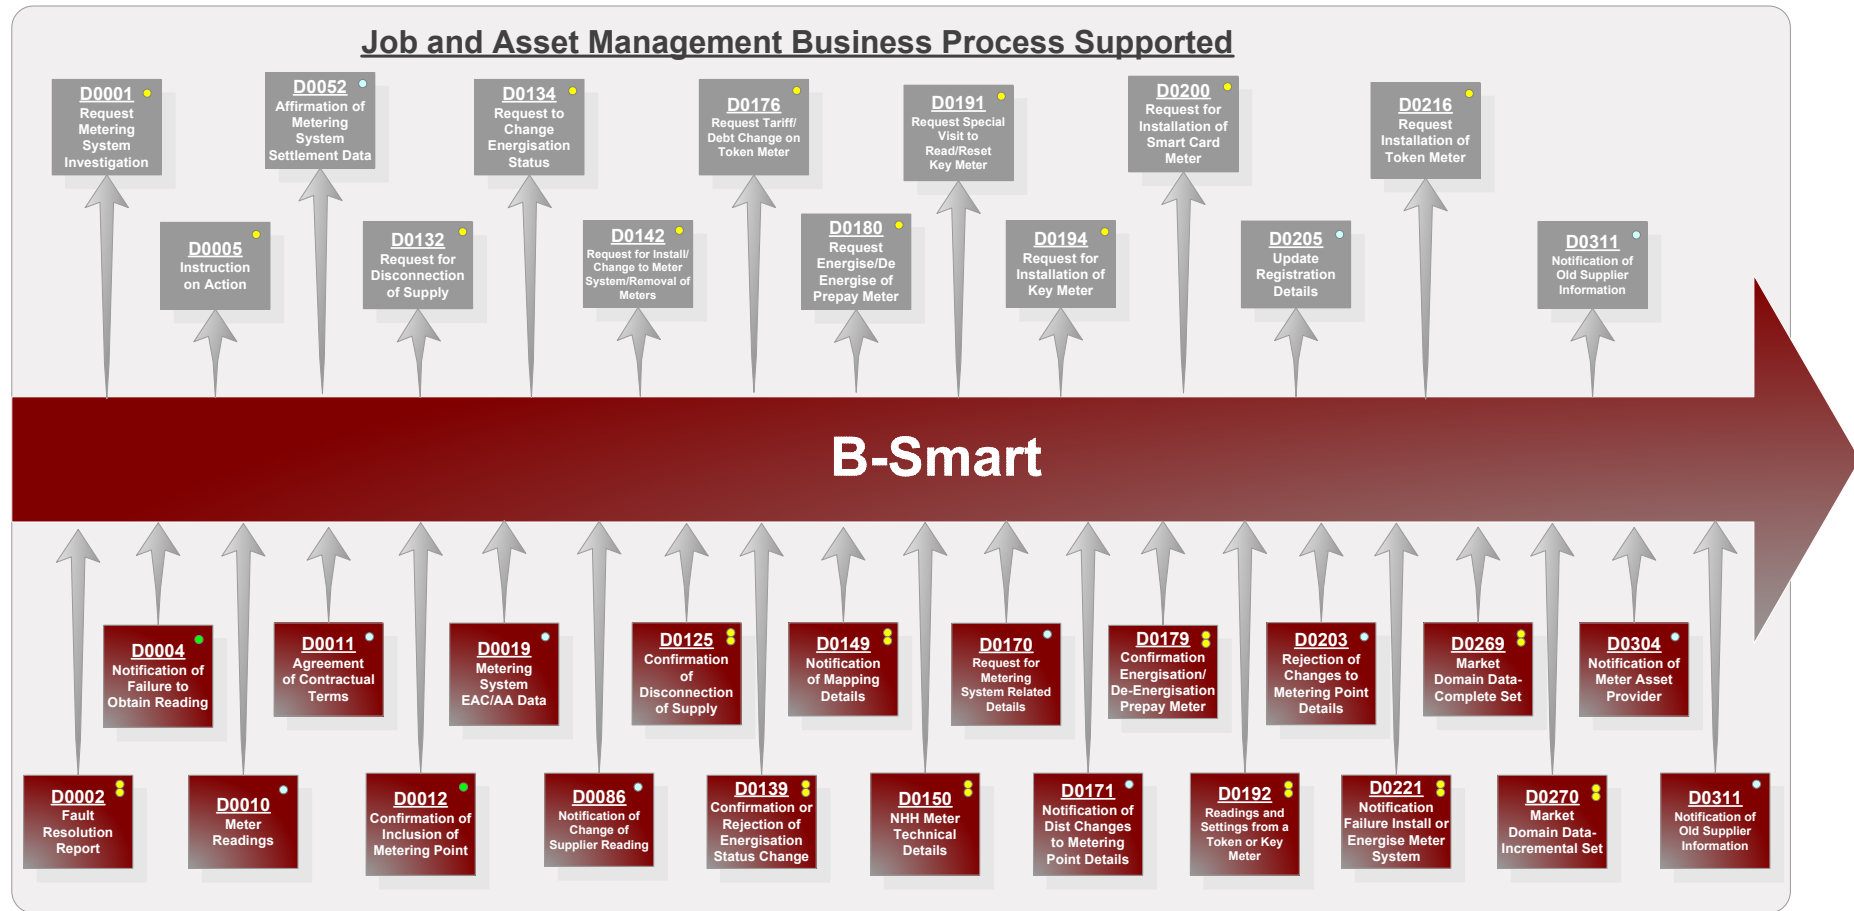

B-Smart™ Electricity Job Manager (eJM) – Flows Processed

KEY:

Inbound Files

Outbound

● Job Manager Flow Only

⌘ Electricity Meter Asset Manager and Job Manager Flow

● Meter Reading Manager Flow Only

○ Electricity Meter Asset Manager Flow Only