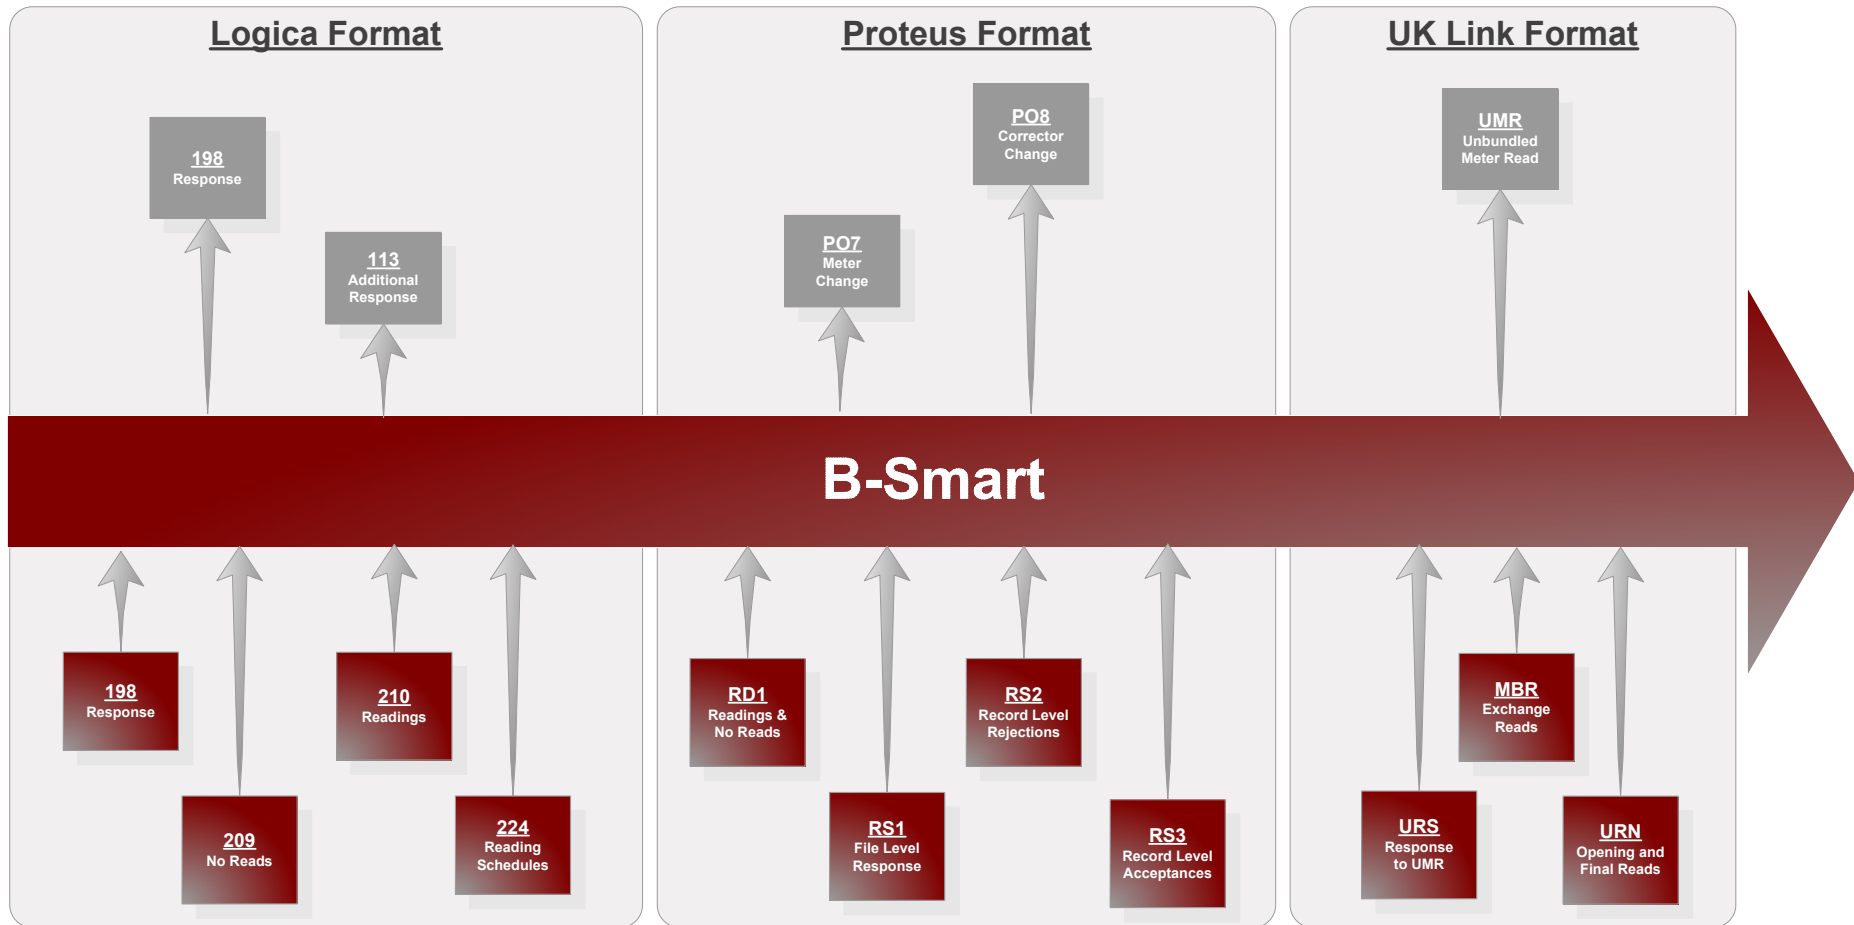

## B-Smart™ Meter Reading Manager (MRM) – Readings Flows Processed

**KEY:**

Inbound Files

Outbound Files