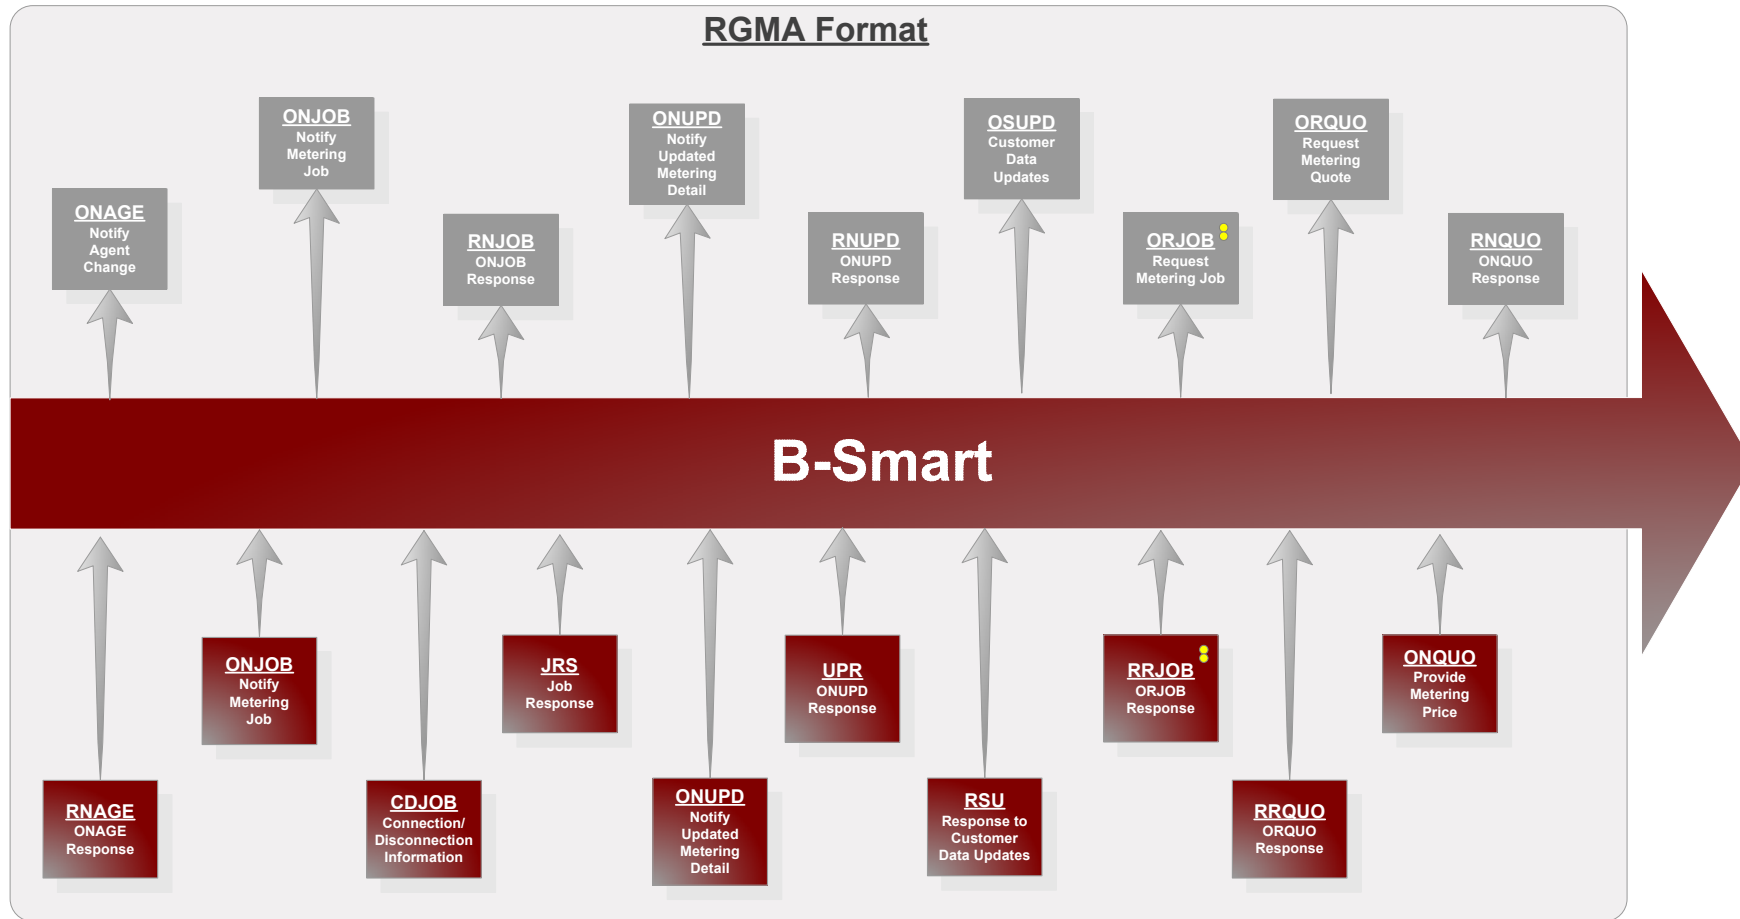

B-Smart™ Meter Asset Manager (MAM) – Flows Processed

KEY:

- Inbound Files
- Outbound
- ⚡ Gas Meter Asset Manager and Job Manager Flow